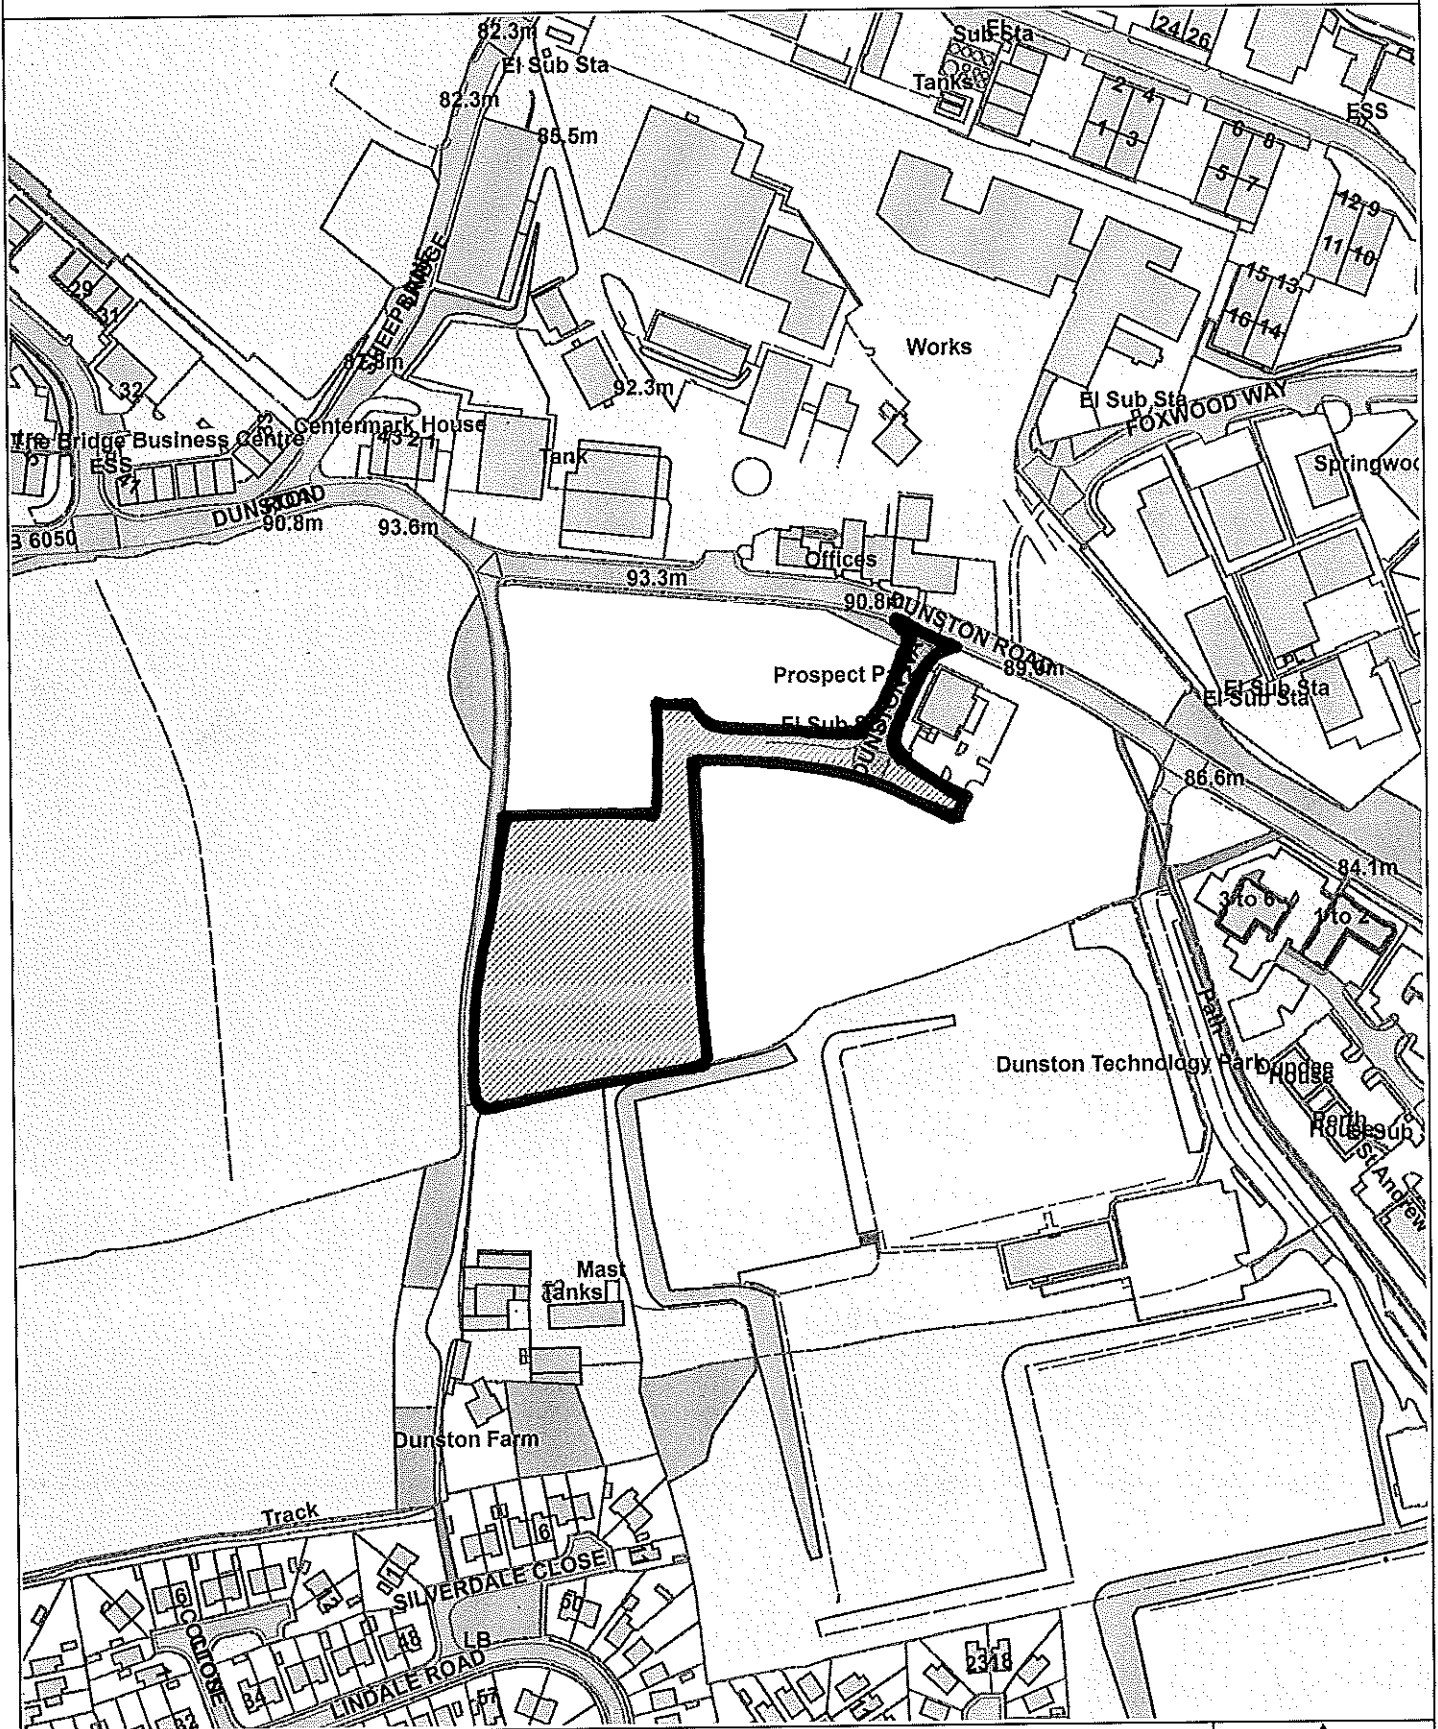

# PLAN - CHE/16/00779/FUL - DUNSTON WAY, DUNSTON ROAD

**CHESTERFIELD**  
BOROUGH COUNCIL

Reproduced from the Ordnance Survey map with the permission of the Controller of Her Majesty's Stationery Office © Crown Copyright 2012.  
 Unauthorised reproduction infringes Crown Copyright and may lead to prosecution or civil proceedings.  
 Chesterfield Borough Council Licence No. 100018505 (2017)

Scale 1:2844